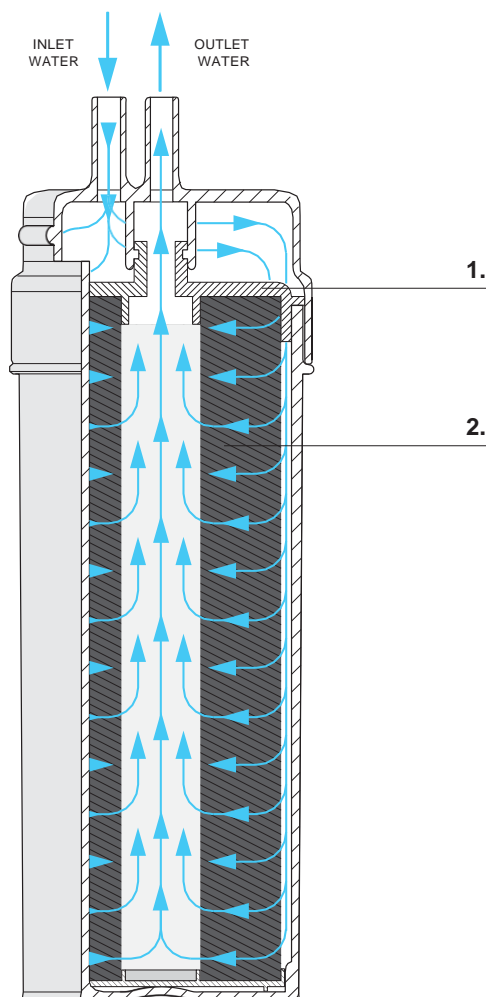

TECHNICAL SPECIFICATIONS

Working pressure Min. 2 - Max 6 bar (0.2 - 0.6 Mpa)

Temperature Min. 4 - Max 30° C (39 - 86 °F)

	MINI	SMALL	MEDIUM	LARGE
Functional Flow rate	2,2 l/m	3 l/m	5 l/m	7 l/m
Capacity	10.000 l	15.000 l	24.000 l	45.000 l

cold beverages

TOP TECHNOLOGY IN 2 STAGES:

1. laminated upper distributor: to optimize the inlet flow

INSTALLATION:

- The cartridge can be installed in vertical or horizontal position
- Installation is provided in compliance with local regulations in law
- Use only IN OUT FEMALE CONNECTION 3/8"

water filter cartridges

vending blue

Mini	L x P x H:	28.5 x 19 x 22.9 cm
Small	L x P x H:	28 x 20 x 28 cm
Medium	L x P x H:	28 x 20 x 39,5 cm
Large	L x P x H:	28 x 20 x 54 cm
